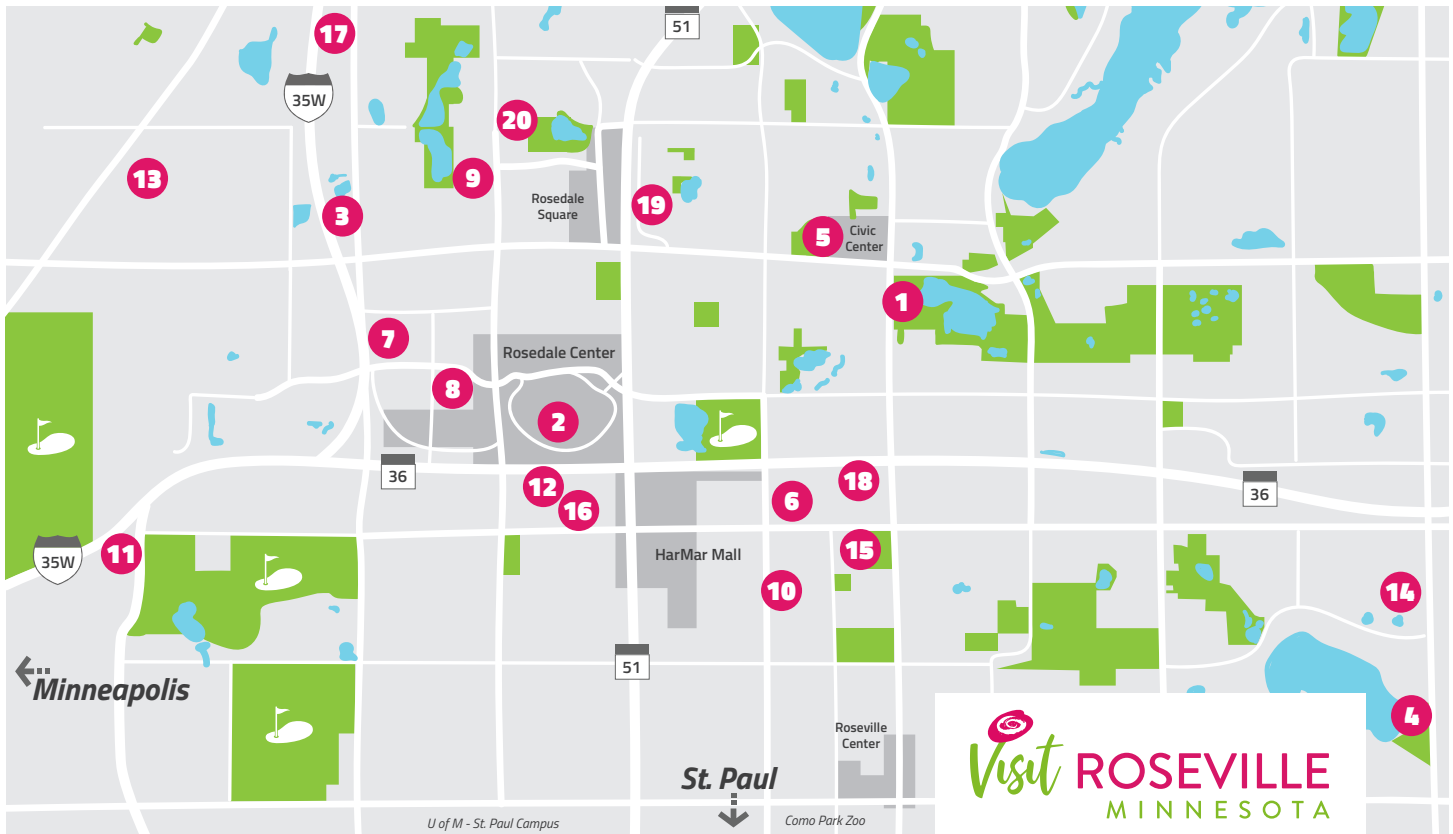

# Roseville In Bloom

JULY – OCTOBER 2020

20 roses. 20 creators. 20 stories. See the work of Minnesota's best artists on 6-foot flowers in the Twin Cities' newest public art event, Roseville in Bloom.

[www.RosevilleInBloom.com](http://www.RosevilleInBloom.com)